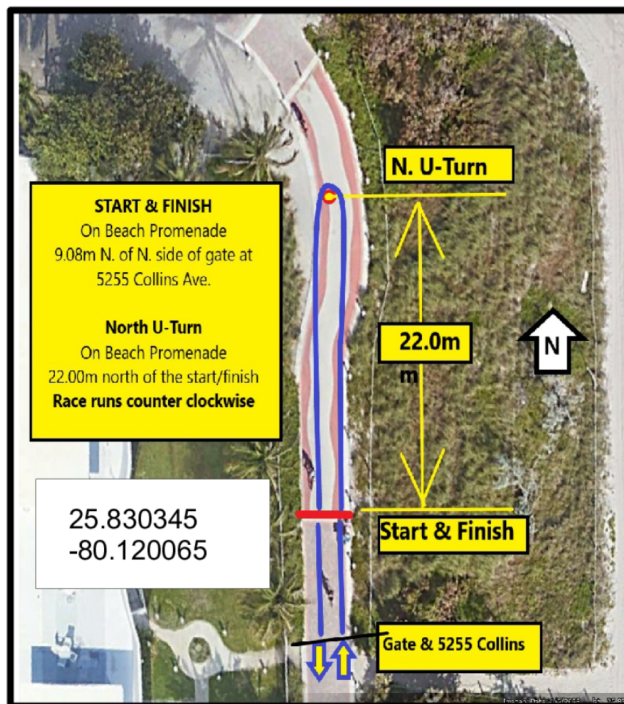

USATF Certificate
FL24002DK
Effective: 11/19/2024
Through: 12/31/2034

THE GREAT WORLD RACE

Half Marathon 21.0975 km Miami Beach, Florida USA - 2024

FL24002DK

Half Marathon = 5 Laps

Race start & finish does not include north turn.

Elevation change = 0.0m/km
Separation = 0.0%

Measured by David Katz – World Athletics “A” Measurer katz@flrrt.com