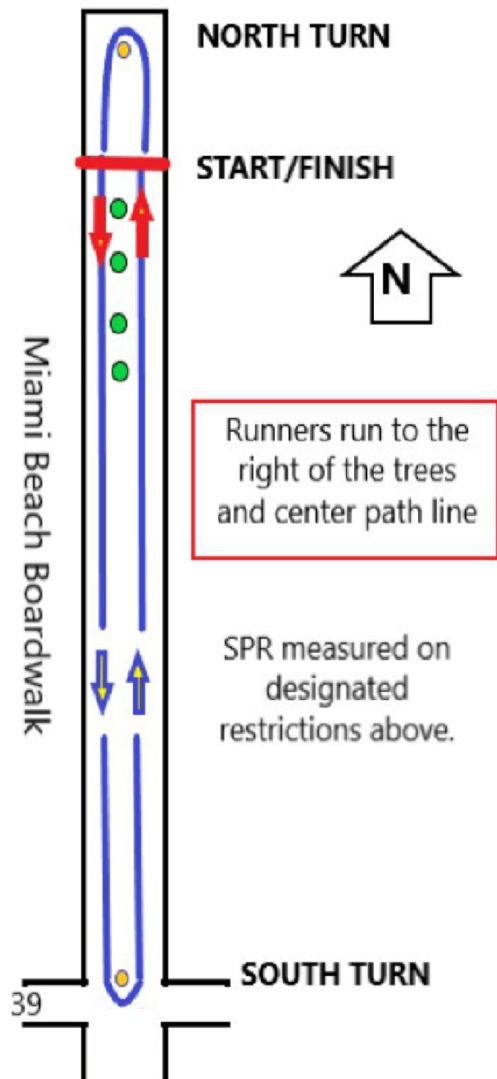

USATF Certificate
FL24002DK
Effective: 11/19/2024
Through: 12/31/2034

THE GREAT WORLD RACE

Half Marathon 21.0975 km Miami Beach, Florida USA - 2024

FL24002DK

Half Marathon = 5 Laps

Race start & finish does not include north turn.

Elevation change = 0.0m/km
Separation = 0.0%

Measured by David Katz – World Athletics “A” Measurer katz@flrrt.com